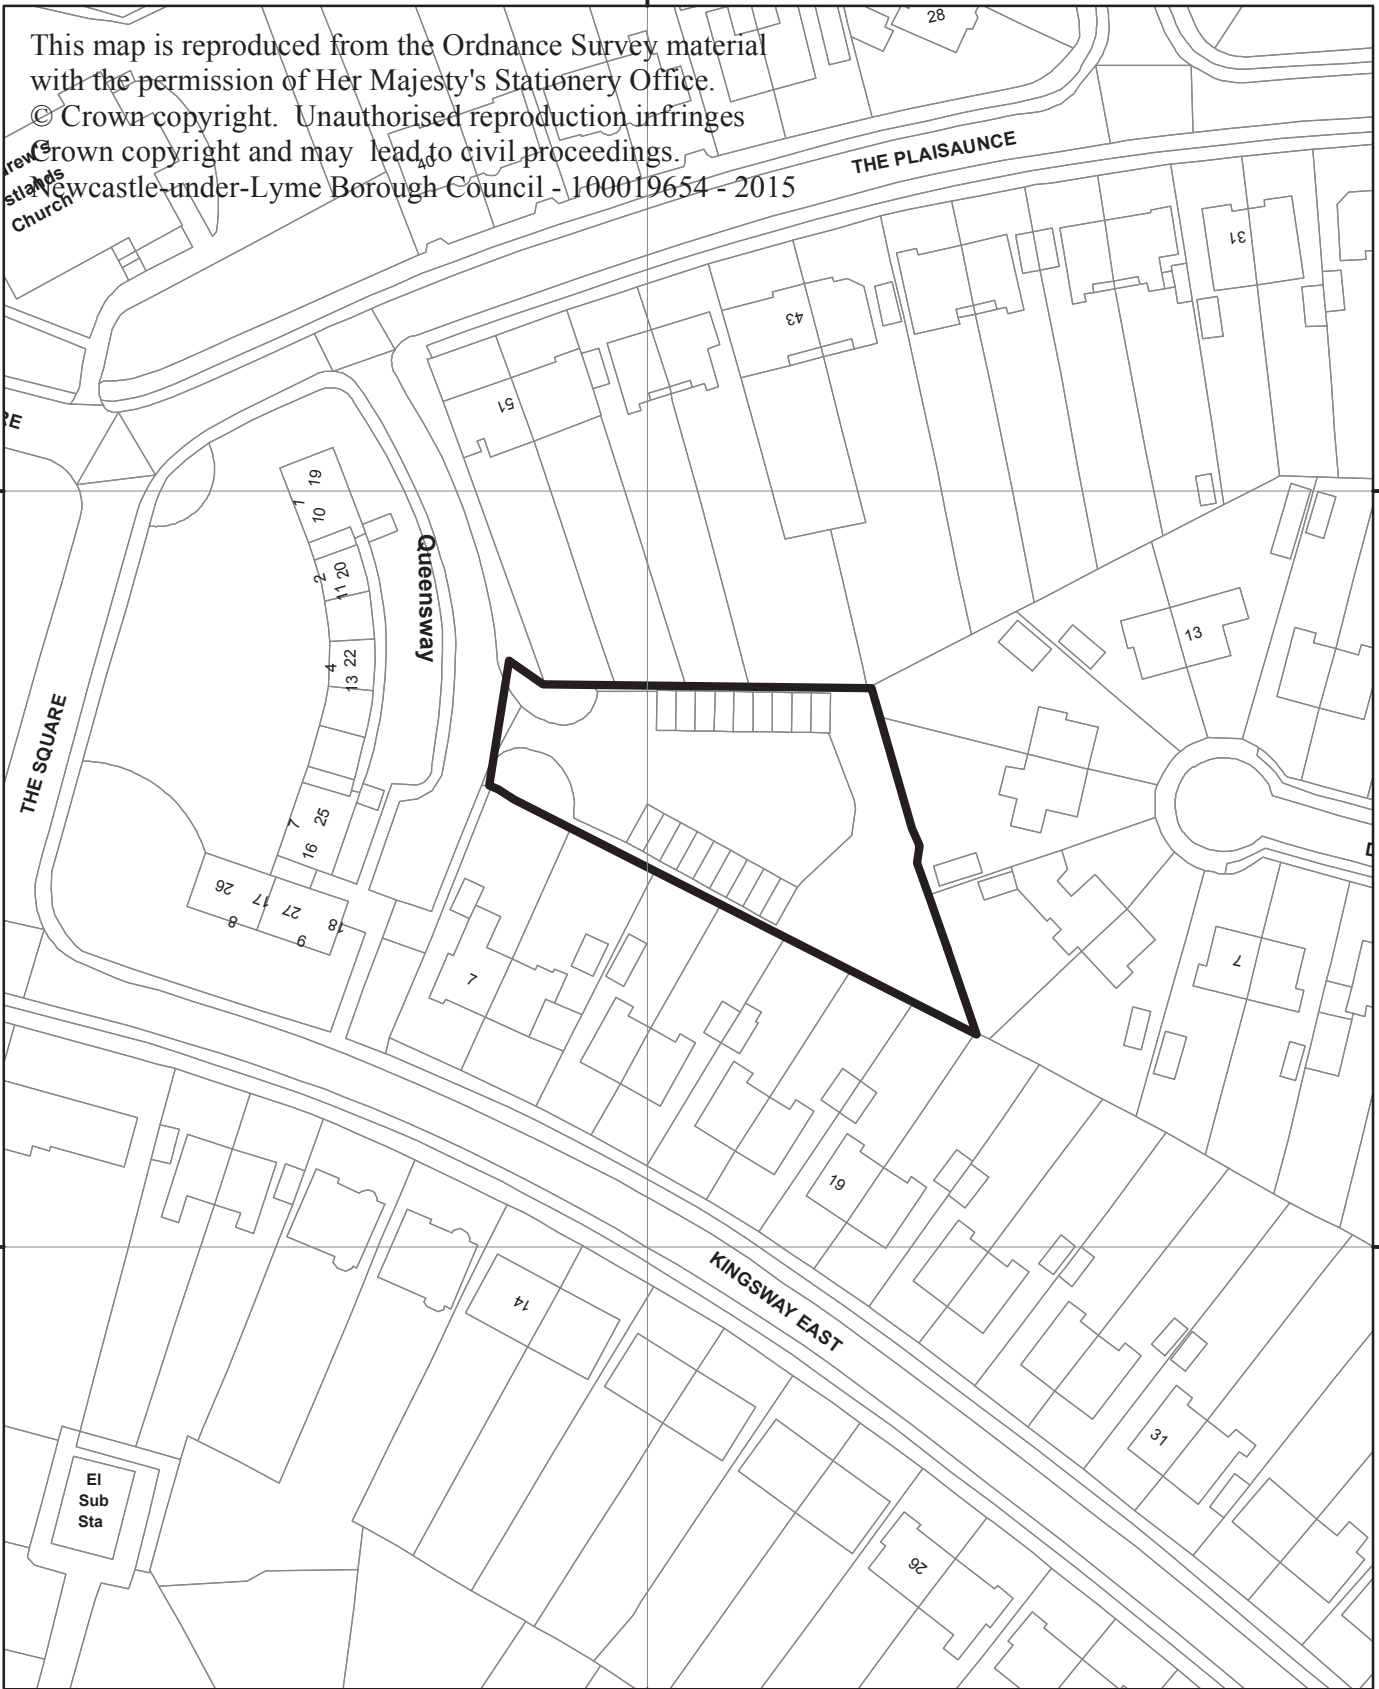

Former Garage Site Queensway, Westlands 15/00308/FUL

384600.000000

This map is reproduced from the Ordnance Survey material with the permission of Her Majesty's Stationery Office.

© Crown copyright. Unauthorised reproduction infringes